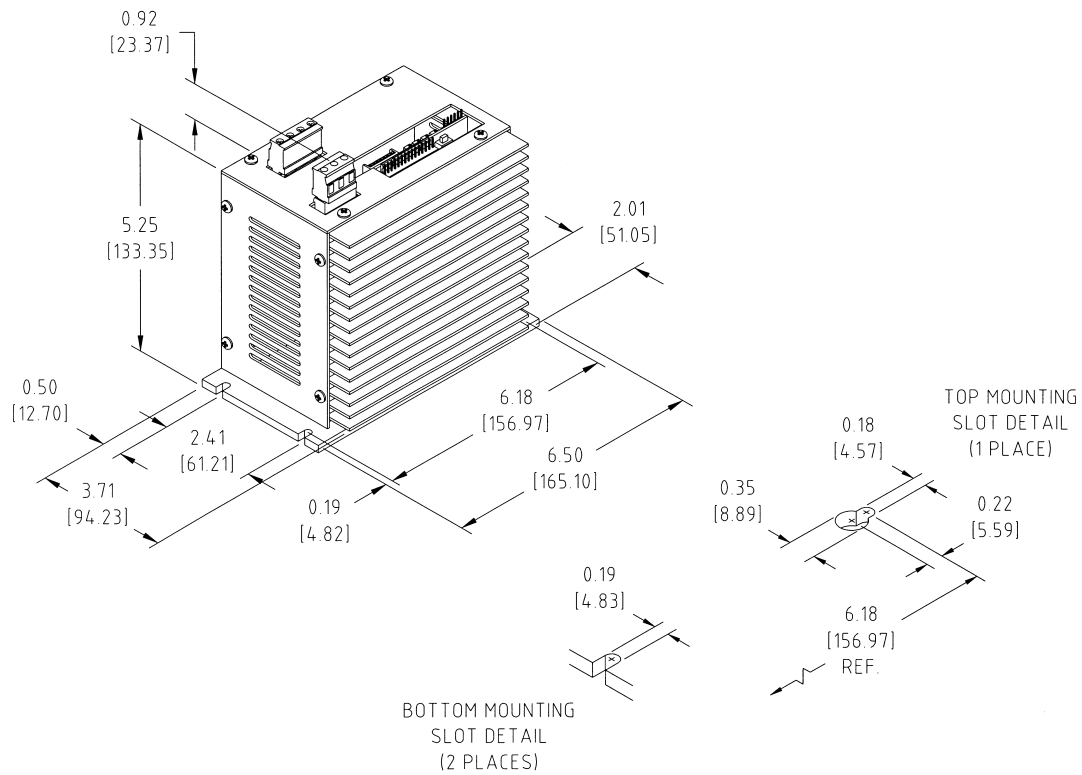

ANALOG BRUSHLESS PWM SERVO AMPLIFIERS SMA8X10-1A-1 STAND ALONE MECHANICAL DIMENSIONS

SMA8X10-1A-1 Stand Alone

Glentek, Inc.

208 Standard Street • El Segundo, California 90245 USA
(310) 322-3026 • (310) 322-7709 Fax • www.glentek.com